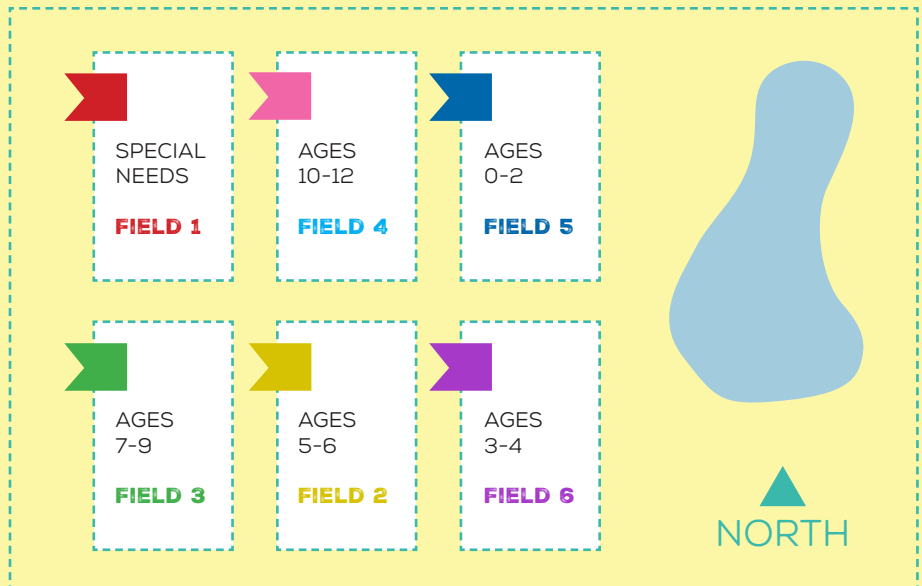

MOORE EASTER EGG SCRAMBLE

SATURDAY, APRIL 4TH

10:00AM - 11:00AM (SCRAMBLE BEGINS AT 10:30AM)

BUCK THOMAS PARK (1903 NE 12TH ST.) FOOTBALL FIELDS

RAIN-OUT: MOORE COMMUNITY CENTER (301 S. HOWARD)

-BRING YOUR CAMERA FOR PICTURES WITH THE EASTER BUNNY AND WATCH A DAZZLING DISPLAY OF EASTER EGG HUNTING

-LOTS OF CANDY
-NO GUARANTEES OF CANDY FOR EVERY PARTICIPANT
-PARENTS ARE ASKED TO BRING A BASKET OR SACK FOR THEIR CHILD AND TO REFRAIN FROM HELPING THEM SEARCH FOR EGGS

AGES & FIELD LOCATIONS

EASTER EGG SCRAMBLE BEGINS AT 10:30AM