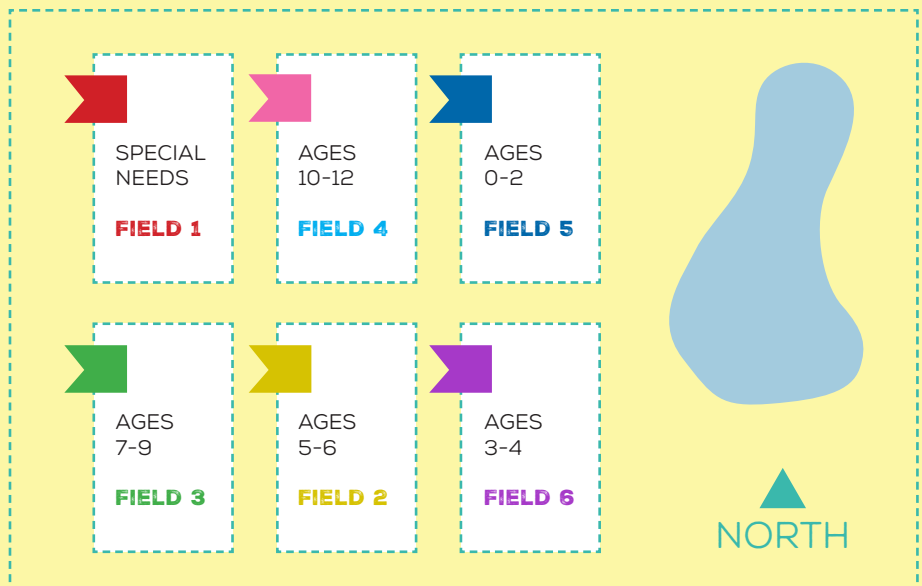

MOORE EASTER EGG SCRAMBLE

SATURDAY, APRIL 13TH

10:00AM - 11:00AM (SCRAMBLE BEGINS AT 10:30AM)

BUCK THOMAS PARK (1903 NE 12TH ST.) **FOOTBALL FIELDS**

RAIN-OUT: MOORE COMMUNITY CENTER (301 S. HOWARD)

-BRING YOUR CAMERA FOR PICTURES WITH THE EASTER BUNNY AND WATCH A DAZZLING DISPLAY OF EASTER EGG HUNTING

-LOTS OF CANDY
-NO GUARANTEES OF CANDY FOR EVERY PARTICIPANT
-PARENTS ARE ASKED TO BRING A BASKET OR SACK FOR THEIR CHILD AND TO REFRAIN FROM HELPING THEM SEARCH FOR EGGS

AGES & FIELD LOCATIONS

EASTER EGG SCRAMBLE BEGINS AT 10:30AM